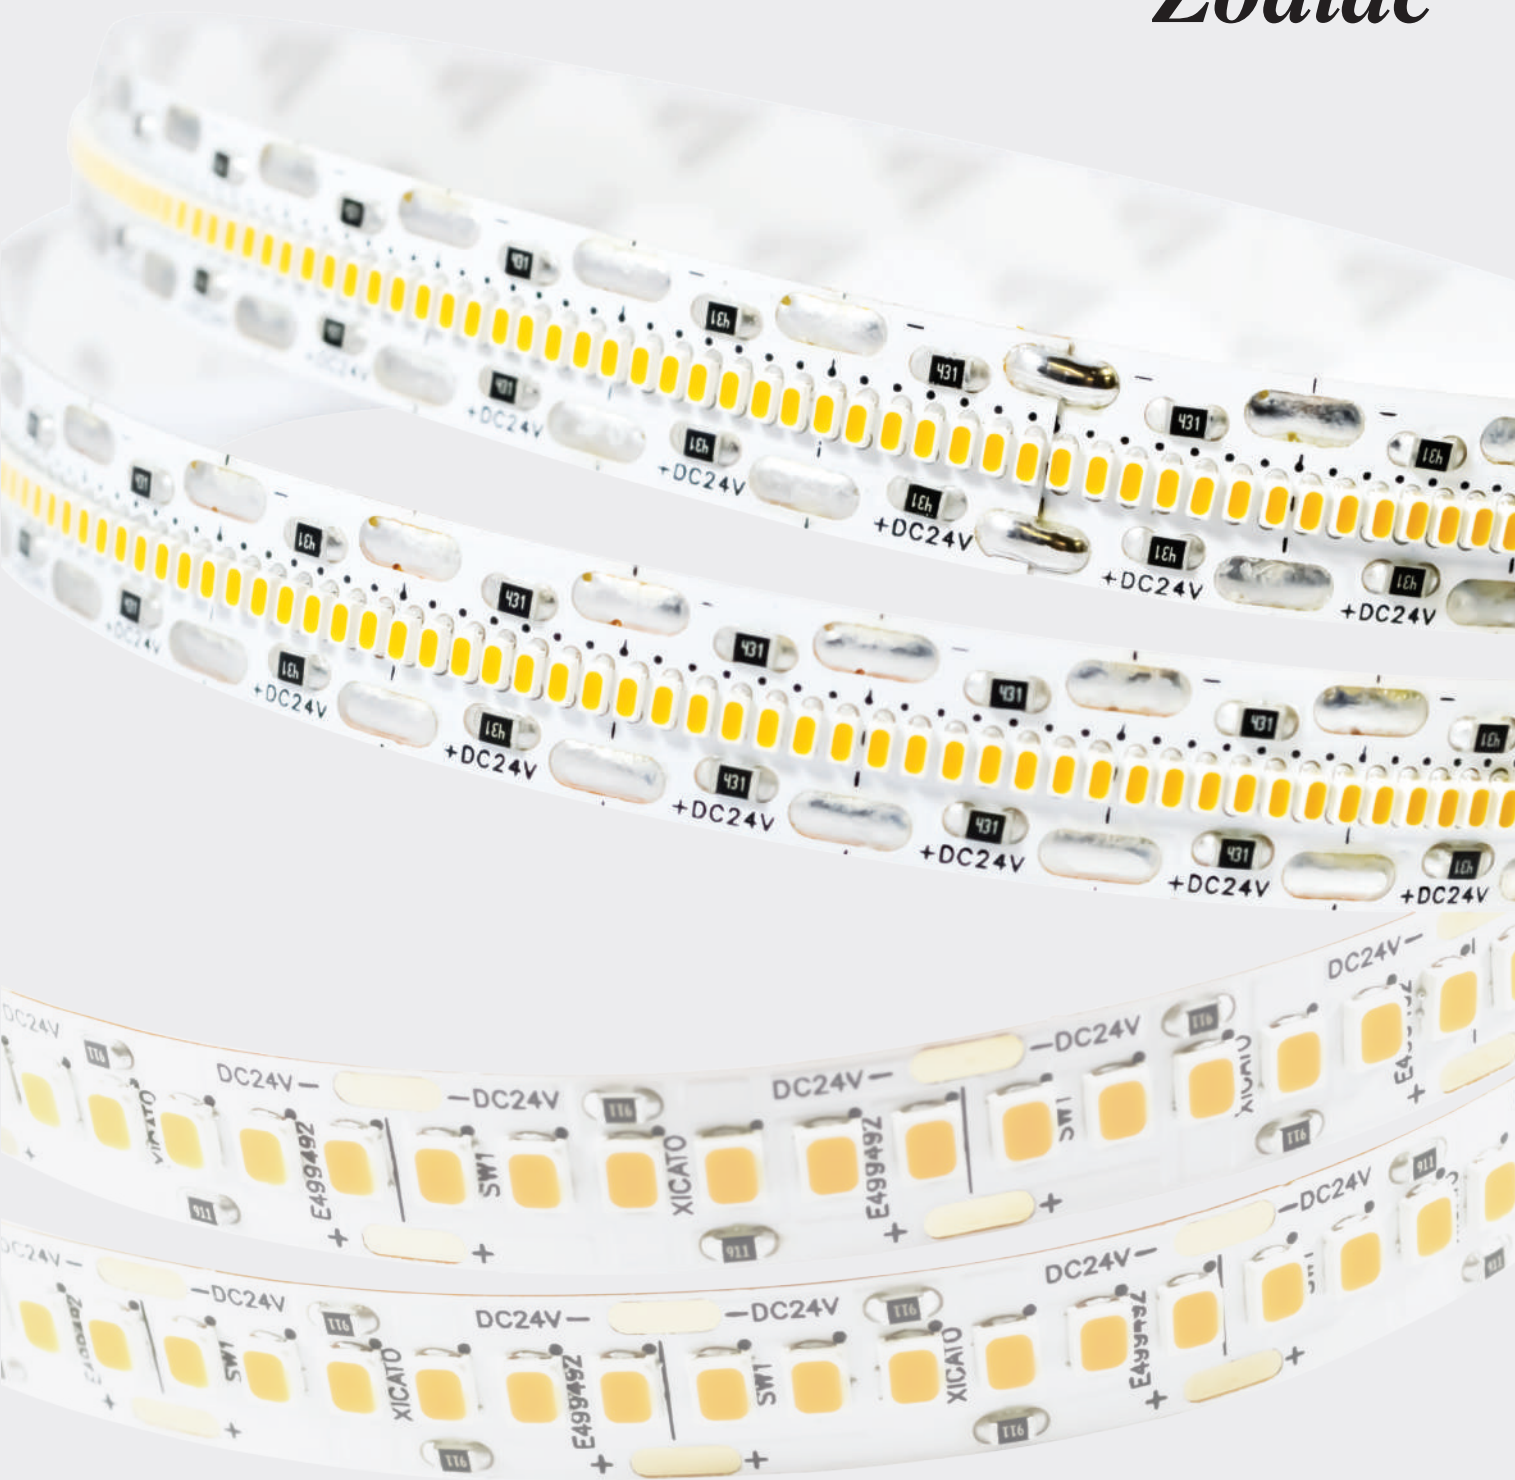

*Zodiac*

**Xicato**<sup>®</sup>

XFL Flexible Linear LED Solutions

**Xicato's XFL offers in multitude of profiles, densities and colours; meeting the most stringent requirements of architects, lighting designers and specifiers.**

*Features and Benefits:*

- Available in premium  $\leq 2$  SDCM
- Unmatched performance for CRI95+, high efficacy, gamut and fidelity
- Most commonly used 24V input for Constant Voltage (CV) and Pulse-Width Modulation(PWM)
- Superior construction for higher reliability and heat management, including 3 oz. Cu
- Supported by Xicato Bluetooth® Mesh Control portfolio

**Ultra Slim**

An ultra slim 4mm wide product. Available on its own or within an available channel portfolio.

- Wattages: 3.7 W/m
- CCT: 2200K, 2500K, 2700K, 3000K, 3500K, 4000K, 5000K
- Other CCTs available upon request
- Ultra Slim 4mm
- Gold plated PCB for optimal connectivity, long run lengths and long lifespan

**Static White**

Small profile and energy efficient flexible linear — easy to install on its own or in a channel.

- Wattages: 3.28, 9.84, 14.43, 16.40, 19.68 W/m
- CCT: 2200K, 2500K, 2700K, 3000K, 3500K, 4100K
- Other CCTs available upon request
- IP67 version available