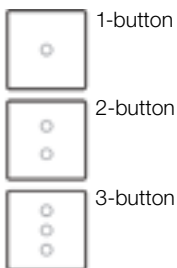

Single-column