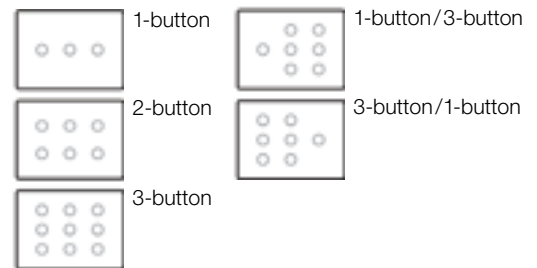

Snow White
SWH

Brilliant White
BWH

Architectural White
AWH

Matte Black
BL

Dimensions

Single- and Double-column

Triple-column wall control dimensions: 122.4 mm (4.82 in) x 90.2 mm (3.55 in) x 3 mm (0.119 in)

Button Configurations

Alisse offers custom button configurations that deliver a personalized experience and meet the functional needs of the space.

Single-column

Double-column

Triple-column

Mounting Requirements

Single-, double-, and triple-column controls mount within a Lutron square backbox (model number EBB-1-SQ) or a standard UK square backbox (75 mm x 75 mm x 35 mm).

Single-, double-, and triple-column wallplates mount to a single Alisse wall control base unit (model number HW-QS-B-SX).