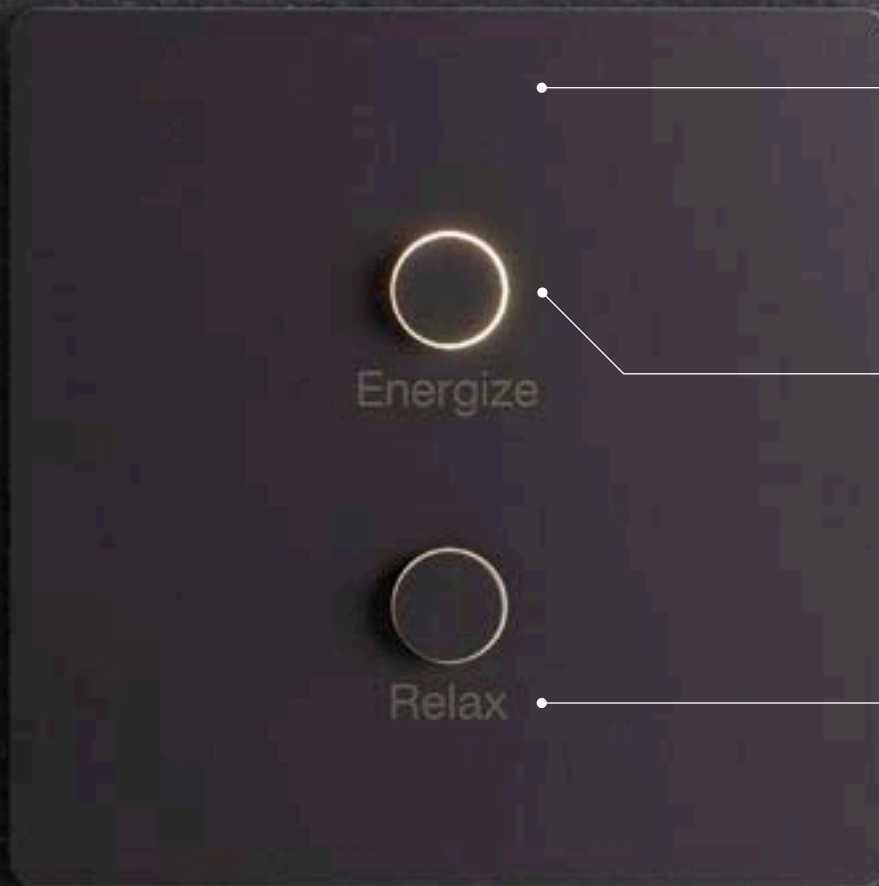

ALISSE

ELEGANCE MADE BRILLIANT

 **LUTRON**

The Alisse is an elegant, balanced, and versatile wall control that is designed to work seamlessly with Lutron HomeWorks. Choose from a range of button configurations to meet the needs of the space and select a finish from the new Lutron Signature Metal Collection to complement the interior style.

Hand Crafted Finishes

An approachable form machined from solid brass and finished by hand.

Elegant Button Illumination

A subtle touch of technology surrounds the button.

Engraving

Custom engraving to personalize the experience.