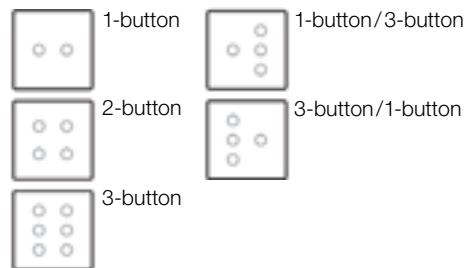

Single-column

Double-column