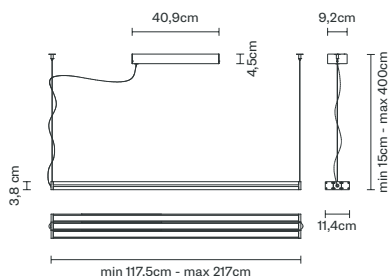

Light Glide / F57

Cory Grosser

Sospensione / Pendant lamp

	Code	Price (IVA not included)	Light source	Info	Accessories
	F57 A01 01 White 02 Black	928,00 €	LED 110-277V 1x149W 3000K 10009lm (4100lm UP + 5909lm DOWN) CRI 90+	Energy label A++ (01) Net weight: 7,70 kg IP40	Included: LED, Alimentatore / LED, Driver
	F57 A03 01 White 02 Black	928,00 €	LED 110-277V 1x149W 4000K 10009lm (4100lm UP + 5909lm DOWN) CRI 90+	Energy label A++ (01) Net weight: 7,70 kg IP40	Included: LED, Alimentatore / LED, Driver
	F57 A11 01 White 02 Black	1.120,00 €	LED 110-277V 1x149W 3000K 11819lm (5909lm UP + 5909lm DOWN) CRI 90+	Energy label A++ (01) Net weight: 7,70 kg Dimm: PUSH 1..10V (up/down independent) IP40	Included: LED, Alimentatore elettronico dimmerabile / LED, Dimmable electronic driver
	F57 A13 01 White 02 Black	1.120,00 €	LED 110-277V 1x149W 4000K 11819lm (5909lm UP + 5909lm DOWN) CRI 90+	Energy label A++ (01) Net weight: 7,70 kg Dimm: PUSH 1..10V (up/down independent) IP40	Included: LED, Alimentatore elettronico dimmerabile / LED, Dimmable electronic driver
	F57 A21 01 White 02 Black	1.240,00 €	LED 220-240V 1x149W 3000K 11819lm (5909lm UP + 5909lm DOWN) CRI 90+	Energy label A++ (01) Net weight: 7,70 kg Dimm: PUSH 1..10V DALI (up/down independent) IP40	Included: LED, Alimentatore elettronico dimmerabile / LED, Dimmable electronic driver
	F57 A23 01 White 02 Black	1.240,00 €	LED 220-240V 1x149W 4000K 11819lm (5909lm UP + 5909lm DOWN) CRI 90+	Energy label A++ (01) Net weight: 7,70 kg Dimm: PUSH 1..10V DALI (up/down independent) IP40	Included: LED, Alimentatore elettronico dimmerabile / LED, Dimmable electronic driver
	F57 A31 01 White 02 Black	1.240,00 €	LED 220-240V 1x149W 3000K 11819lm (5909lm UP + 5909lm DOWN) CRI 90+	Energy label A++ (01) Net weight: 7,70 kg Dimm: PHASE CUT IP40	Included: LED, Alimentatore elettronico dimmerabile / LED, Dimmable electronic driver
	F57 A33 01 White 02 Black	1.240,00 €	LED 220-240V 1x149W 4000K 11819lm (5909lm UP + 5909lm DOWN) CRI 90+	Energy label A++ (01) Net weight: 7,70 kg Dimm: PHASE CUT IP40	Included: LED, Alimentatore elettronico dimmerabile / LED, Dimmable electronic driver

The — New