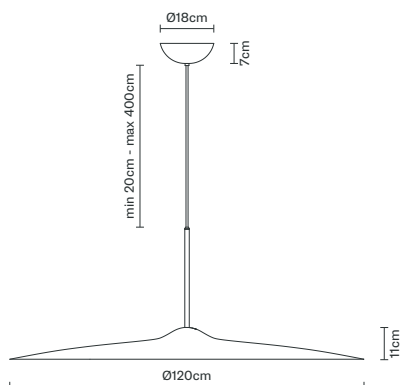

Acustica / F58

Gio Minelli & Marco Fossati

Sospensione / Pendant lamp

	Code	Price (IVA not included)	Light source	Info	Accessories
	F58 A31 06 Ocean 32 Coral 37 Concrete 43 Lawn green 47 Honey	1.188,00 €	LED 100-277V 1x20W 3000K 1604lm CRI 90+	Energy label A++ (01) Net weight: 6,00 kg Dimm: 1..10V IP40	Included: LED, Alimentatore elettronico dimmerabile / LED, Dimmable electronic driver
	F58 A32 06 Ocean 32 Coral 37 Concrete 43 Lawn green 47 Honey	1.188,00 €	LED 100-277V 1x20W 2700K 1604lm CRI 90+	Energy label A++ (01) Net weight: 6,00 kg Dimm: 1..10V IP40	Included: LED, Alimentatore elettronico dimmerabile / LED, Dimmable electronic driver
	F58 A41 06 Ocean 32 Coral 37 Concrete 43 Lawn green 47 Honey	1.188,00 €	LED 220-240V 1x20W 3000K 1604lm CRI 90+	Energy label A++ (01) Net weight: 6,00 kg Dimm: DALI - PUSH IP40	Included: LED, Alimentatore elettronico dimmerabile / LED, Dimmable electronic driver
	F58 A42 06 Ocean 32 Coral 37 Concrete 43 Lawn green 47 Honey	1.188,00 €	LED 220-240V 1x20W 2700K 1604lm CRI 90+	Energy label A++ (01) Net weight: 6,00 kg Dimm: DALI - PUSH IP40	Included: LED, Alimentatore elettronico dimmerabile / LED, Dimmable electronic driver
	F58 A61 06 Ocean 32 Coral 37 Concrete 43 Lawn green 47 Honey	1.188,00 €	LED 220-240V 1x20W 3000K 1604lm CRI 90+	Energy label A++ (01) Net weight: 6,00 kg Dimm: IGBT - TRIAC IP40	Included: LED, Alimentatore elettronico dimmerabile / LED, Dimmable electronic driver
	F58 A62 06 Ocean 32 Coral 37 Concrete 43 Lawn green 47 Honey	1.188,00 €	LED 220-240V 1x20W 2700K 1604lm CRI 90+	Energy label A++ (01) Net weight: 6,00 kg Dimm: IGBT - TRIAC IP40	Included: LED, Alimentatore elettronico dimmerabile / LED, Dimmable electronic driver