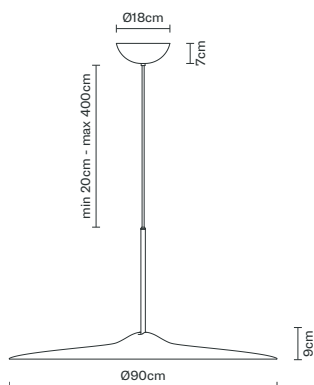

Acustica / F58

Gio Minelli & Marco Fossati

Sospensione / Pendant lamp

	Code	Price (IVA not included)	Light source	Info	Accessories
	F58 A11 06 Ocean 32 Coral 37 Concrete 43 Lawn green 47 Honey	980,00 €	LED 100-277V 1x20W 3000K 1604lm CRI 90+	Energy label A++ (01) Net weight: 4,00 kg Dimm: 1..10V IP40	Included: LED, Alimentatore elettronico dimmerabile / LED, Dimmable electronic driver
	F58 A12 06 Ocean 32 Coral 37 Concrete 43 Lawn green 47 Honey	980,00 €	LED 100-277V 1x20W 2700K 1604lm CRI 90+	Energy label A++ (01) Net weight: 4,00 kg Dimm: 1..10V IP40	Included: LED, Alimentatore elettronico dimmerabile / LED, Dimmable electronic driver
	F58 A21 06 Ocean 32 Coral 37 Concrete 43 Lawn green 47 Honey	980,00 €	LED 220-240V 1x20W 3000K 1604lm CRI 90+	Energy label A++ (01) Net weight: 4,00 kg Dimm: DALI - PUSH IP40	Included: LED, Alimentatore elettronico dimmerabile / LED, Dimmable electronic driver
	F58 A22 06 Ocean 32 Coral 37 Concrete 43 Lawn green 47 Honey	980,00 €	LED 220-240V 1x20W 2700K 1604lm CRI 90+	Energy label A++ (01) Net weight: 4,00 kg Dimm: DALI - PUSH IP40	Included: LED, Alimentatore elettronico dimmerabile / LED, Dimmable electronic driver
	F58 A51 06 Ocean 32 Coral 37 Concrete 43 Lawn green 47 Honey	980,00 €	LED 220-240V 1x20W 3000K 1604lm CRI 90+	Energy label A++ (01) Net weight: 4,00 kg Dimm: IGBT - TRIAC IP40	Included: LED, Alimentatore elettronico dimmerabile / LED, Dimmable electronic driver
	F58 A52 06 Ocean 32 Coral 37 Concrete 43 Lawn green 47 Honey	980,00 €	LED 220-240V 1x20W 2700K 1604lm CRI 90+	Energy label A++ (01) Net weight: 4,00 kg Dimm: IGBT - TRIAC IP40	Included: LED, Alimentatore elettronico dimmerabile / LED, Dimmable electronic driver