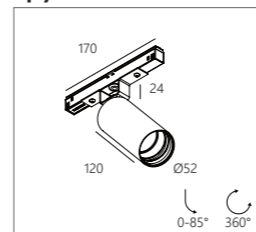

Spy 52

2700-6500K / CRI 90		
9W / 1087lm / 48V-DC		
20°	45°	
DALI DIM		
M20	23331 9025 ◊	23331 9035 ◊
M26L	23215 9025 ◊	23215 9035 ◊
M35R	23215 9025 ◊	23215 9035 ◊
◊ B (Black) / W (White)		
Compulsory : IH		
Accessories : iv