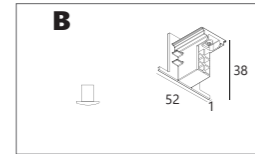

Track End Supply 11
200 12 11 ◊
◊ B (Black) / W (White)
100-240V / 50-60Hz

B. Endcap / Supply / Corners.