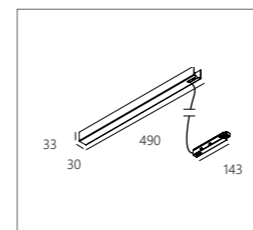

SLM26 - C Powerbox 48V/100W

23380 0060 ◊
◊ B (Black) / W (White)
120-240V / 50-60Hz
INCL. cable 1.6m
Black for black box
Grey for white box