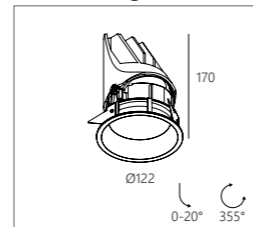

Entero Large IP

ROUND IP
Ø112