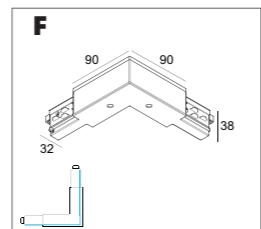

Track Corner 90° Out
200 12 35 ◊
◊ B (Black) / W (White)