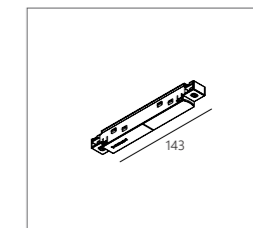

SPM - connector 48V-180°

420 99 01
48V-DC max. 200W / supply / max. 50m