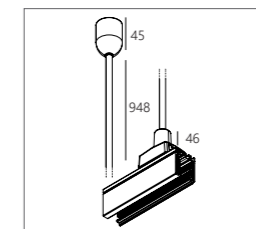

Track Dim On ROD Suspension 1.0
200 12 50 ◊
◊ A (Alu Grey) / B (Black) / W (White)
L 948mm