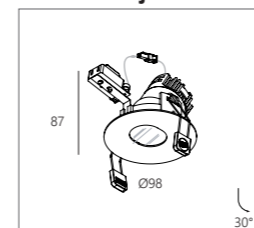

Pin Slot Adjustable with Glass Cover

Ø78

Standard		
2700-6500K / CRI 90		
9W / 1030lm / 500mA		
20°	30°	40°
MX 7427C-G5-TW9C-20-$\varnothing$	MX 7427C-G5-TW9C-30-$\varnothing$	MX 7427C-G5-TW9C-40-$\varnothing$
$\varnothing$ 80 (White) / 10 (Black)		
IP 55		
Driver : DB / DD		
Accessories : viii		

Xicato		
2700-6000K / CRI 95		
8.8W / 771lm / 250mA		
20°	30°	40°
MX 7427-G6-09OBTWC-20-$\varnothing$	MX 7427-G6-09OBTWC-30-$\varnothing$	MX 7427-G6-09OBTWC-40-$\varnothing$
$\varnothing$ 80 (White) / 10 (Black)		
IP55		
Driver : DA / DC		
Accessories : viii