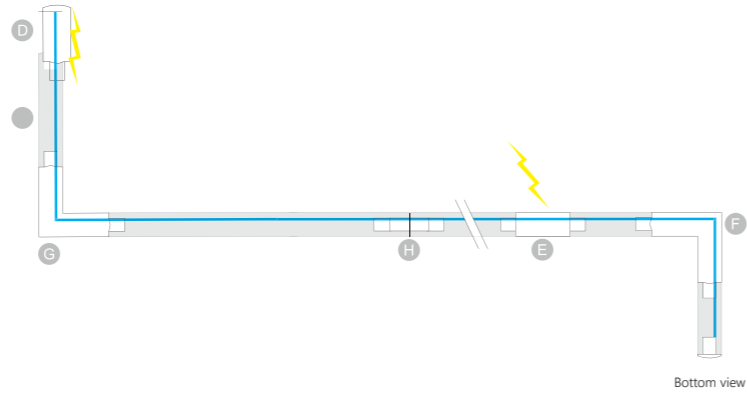

Track in End Cap
200 13 41 ◊
◊ B (Black) / W (White)

Recessed

1. **COMPOSITION**
   A. Track 3F Dim In
   B. Endcap / Supply / Corners
   C. Fixation
   D. Accessories