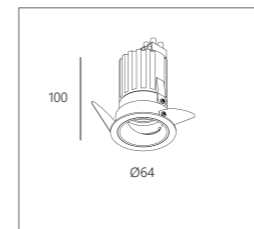

Glee Spot / Glee Spot Adjustable

For further details, please refer to page 148 - 149

**Mini Glee**

Ø59

2700-6500K / CRI 90		
7.4W / 762lm / 200mA		
20°	30°	40°
MX 7484-G6-TW6C-20-□	MX 7484-G6-TW6C-30-□	MX 7484-G6-TW6C-40-□
□ 82 (White Trim & Black Reflector) / 84 (White Trim & Silver Reflector) / 86 (White Trim & Sandblasted Reflector) / 89 (White Trim & Rose Gold Reflector)		
Driver : DA / DC		
Accessories : ix		