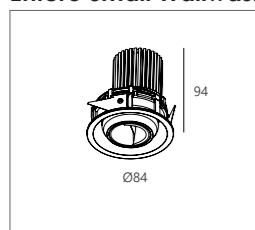

Entero Small Wallwash

ROUND WALLWASH
Ø76