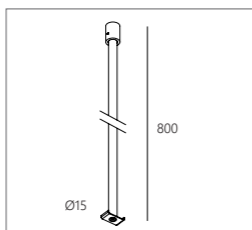

SLM - ROD Suspension 0.8m

23358 1520 ◊
◊ B (Black) / W (White)