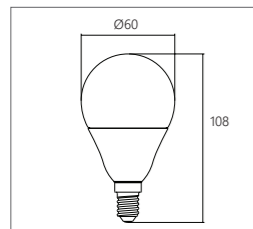

Light Bulb

E14 Smart White

CC-1016964
CRI 95
2200-4500K
8W
560lm