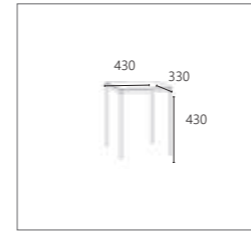

T1 Side Table

T1 Side Table

XS