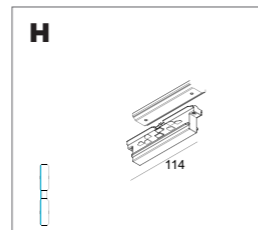

Pendant

COMPOSITION

- A. Track 3F Dim H
- B. Endcap / Supply / Corners
- C. Fixation
- D. Current supply
- E. Accessories
- F. Option

A. Tacak.

1m
200 14 410 ◊
◊ B (Black) / W (White)
110-240V / 50-60Hz / 3F
2m
200 14 420 ◊
◊ B (Black) / W (White)
100-240V / 50-60Hz / 3F
3m
200 14 430 ◊
◊ B (Black) / W (White)
100-240V / 50-60Hz / 3F

B. Endcap / Supply / Corners.

Track H End Cap
200 14 41 ◊
◊ B (Black) / W (White)

Track H End Supply 11
200 14 11 ◊
◊ B (Black) / W (White)
220-240V / 50-60Hz

Track H End Supply 12
200 14 12 ◊
◊ B (Black) / W (White)
100-240V / 50-60Hz

Track H Middle Supply
200 14 14 ◊
◊ B (Black) / W (White)
100-240V / 50-60Hz

Track H Corner 90° out
200 14 35 ◊
◊ B (Black) / W (White)

Track H Corner 90° in
200 14 34 ◊
◊ B (Black) / W (White)

Track H Corner 180°
200 14 21 ◊
◊ B (Black) / W (White)

C. Fixation

200 14 13
L 3.0m

D. Current supply

200 99 53
L 3.0m / 5x 0.75m²
Options: Cable base R/S

E. Accessories

200 12 01

F. Option

INSTALLATION		
Cable Base R ◊	Ø57 x 41	
203 99 55 ◊		
◊ ANO (Anodised) / B (Black) / W (White)		
Cable Base S ◊	57 x 57 x 41	
203 99 56 ◊		
◊ ANO (Anodised) / B (Black) / W (White)		
Coverset R ◊	Ø62	
204 00 62 ◊	Ø90	
204 00 90 ◊	Ø100	
204 00 100 ◊		
◊ ANO (Anodised) / B (Black) / W (White)		
Coverset S ◊	62 x 62	
204 62 62 ◊	80 x 80	
204 80 80 ◊	90 x 90	
204 90 90 ◊		
◊ ANO (Anodised) / B (Black) / W (White)