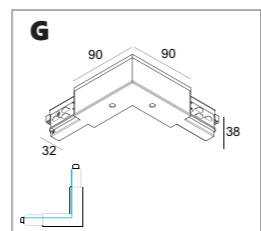

Track Corner 90° In
200 12 34 ◊
◊ B (Black) / W (White)