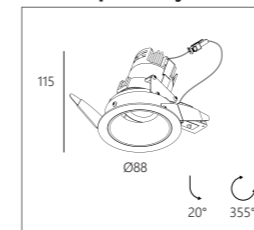

Glee Spot Adjustable

Ø83

Standard		
2700-6500K / CRI 90		
9W / 1030lm / 500mA		
20°	30°	40°
MX 7495-G6-TW9C-20-$\varnothing$	MX 7495-G6-TW9C-30-$\varnothing$	MX 7495-G6-TW9C-40-$\varnothing$
$\varnothing$ 82 (White Trim & Black Reflector) / 84 (White Trim & Silver Reflector) / 86 (White Trim & Sandblasted Reflector) / 89 (White Trim & Rose Gold Reflector)		
Driver : DB / DD		
Accessories : viii		

Xicato		
2700-6000K / CRI 95		
8.8W / 771lm / 250mA		
20°	30°	40°
MX 7495-G6-09OBTWC-20-$\varnothing$	MX 7495-G6-09OBTWC-30-$\varnothing$	MX 7495-G6-09OBTWC-40-$\varnothing$
$\varnothing$ 82 (White Trim & Black Reflector) / 84 (White Trim & Silver Reflector) / 86 (White Trim & Sandblasted Reflector) / 89 (White Trim & Rose Gold Reflector)		
Driver : DA / DC		
Accessories : viii