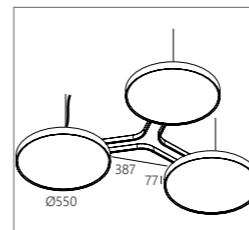

Multinova 355

2700-6500K / CRI 90	
3 X 31.5W / 4570lm / 220-240V	
SBL	PRISMATIC
DALI DIM	
28065 9005 ◊	28066 9005 ◊
◊ B (Black) / GC (Gold Colour) / W (White)	◊ B (Black) / W (White)
Accessories : vii