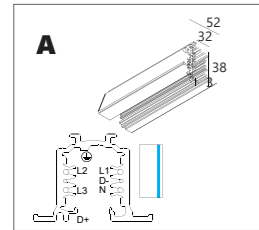

A. Tacak.

Track 3F Dim In
1m
200 13 410 ◊
◊ B (Black) / W (White)
110-240V / 50-60Hz / 3F