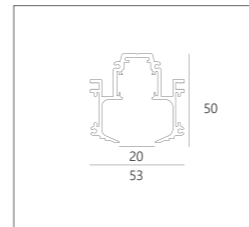

A. Profile Construction

SPM20 - Profile

Profile 1m	420 20 10 00 ◊
Profile 2m	402 20 20 00 ◊
Profile 3m	420 20 30 00 ◊
	◊ B (Black)