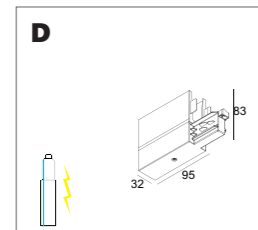

Track H End Supply 12
200 14 12 ◊
◊ B (Black) / W (White)
100-240V / 50-60Hz