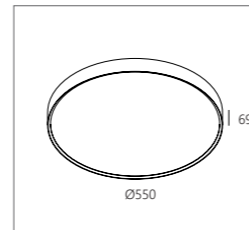

Multinova 55

2700-6500K / CRI 90		
31.5W / 4570lm / 220-240V		
SBL	DALI DIM	PRISMATIC
28014 9005 ◊	28015 9005 ◊	
◊ B (Black) / GC (Gold Colour) / W (White)	◊ B (Black) / W (White)	
Recessed / Suspended versions on request