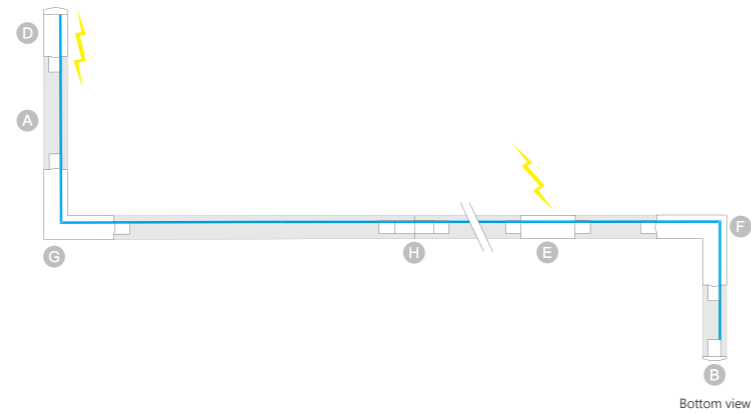

Pendant

COMPOSITION

- A. Track 3F Dim H
- B. Endcap / Supply / Corners
- C. Fixation
- D. Current supply
- E. Accessories
- F. Option