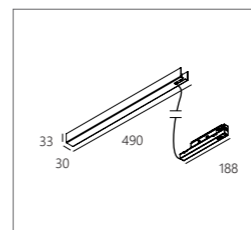

SLM26 - C Powerbox 48V/100W WD

23380 007W ◊
◊ B (Black) / W (White)
120-240V / 50-60Hz
INCL. smart 48 modulator WD
INCL. cable 1.6m
Black for black box
Grey for white box