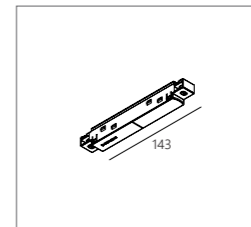

### C. Profile Connection

**SPM - Supply 48V**

420 99 03  
48V-DC max. 200W /  
supply / max. 50m

**SLM26L - Side Supply 48V**

23358 1540 ◊  
◊ B (Black)  
48V-DC max. 200W /  
supply / max. 50m

**SPM - connector 48V-180°**