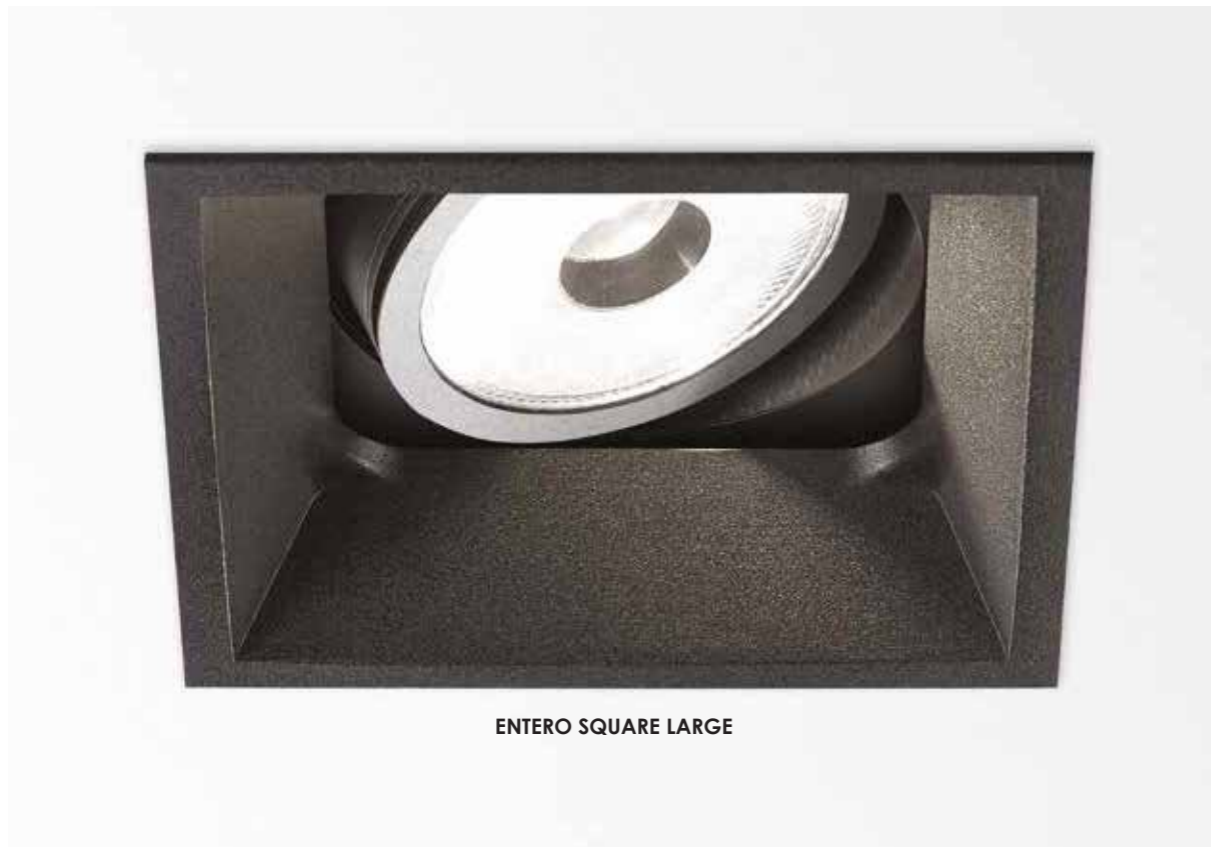

◊ B (Black) / W (White)

IP65

Driver : DH

Accessories : ii

ENTERO ROUND LARGE

ENTERO SQUARE LARGE

Entero Large Trimless

**ROUND**  
ØKIT