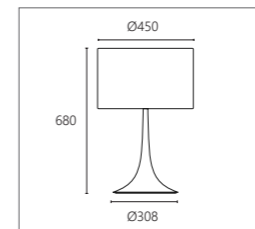

LARGE

E27 Table Lamp

E27 / 220-240V	
1 (Small)	2 (Large)
F66100 ◊	F66110 ◊
◊ 09 (White) / 30 (Black)