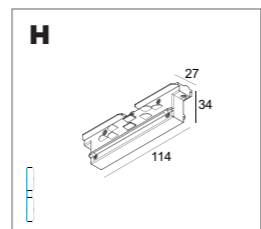

Track Corner 180°
200 12 21 ◊
◊ B (Black) / W (White)