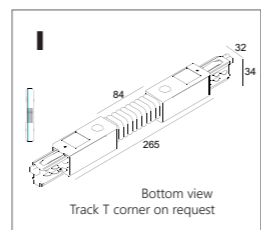

Track Flex Corner
200 12 24 ◊
◊ B (Black) / W (White)
Flexible 60° - 300°