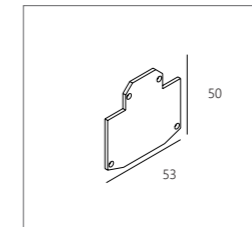

# Magnet Track

**A. Profile Construction**

**SPM20 - Profile**

Profile 1m	420 20 10 00 ◊
Profile 2m	402 20 20 00 ◊
Profile 3m	420 20 30 00 ◊
	◊ B (Black)

**SPM20 - Customised**

23301 0000 ◊
◊ B (Black)
Max. L / Profile: 3m 48V-DC (2 conductors) 2Dim conductors