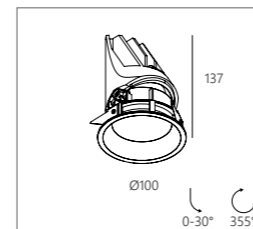

Entero Medium IP

ROUND IP
Ø92