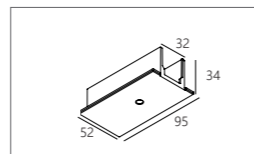

Track End Supply 12
200 12 12 ◊
◊ B (Black) / W (White)
100-240V / 50-60Hz

Track In Middle Cover
200 13 14 ◊
◊ B (Black) / W (White)

Track In End Cover
200 13 11 ◊
◊ B (Black) / W (White)