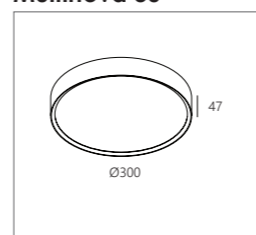

Multinova 30

2700-6500K / CRI 90		
9.4W / 1367lm / 48V-DC		
SBL	PRISMATIC	
M20	27953 9005 ◊	27954 9005 ◊
M26L	27944 9005 ◊	27945 9005 ◊
M35R	27944 9005 ◊	27945 9005 ◊
◊ B (Black) / GC (Gold Colour) / W (White)		◊ B (Black) / W (White)