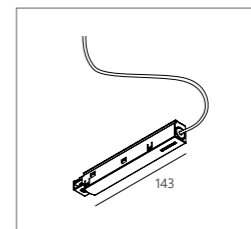

### C. Profile Connection

**SPM - Supply 48V**

420 99 03
48V-DC max. 200W / supply / max. 50m

**SPM - connector 48V-180°**

420 99 01
48V-DC max. 200W / supply / max. 50m

**Current Supply Set L1.6m Transparent**