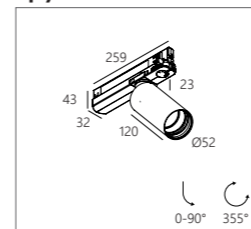

Spy 52 ADM

2700-6500K / CRI 90		
9W / 1087lm / 220-240V		
20°	45°	
DALI DIM		
19881 9025 ◊	19881 9035 ◊	
◊ B (Black) / W (White)		
Compulsory : IH		
Accessories : iv