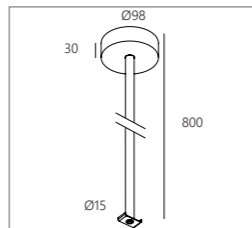

SLM - ROD Suspension 0.8m + connection

23358 1510 ◊
◊ B (Black) / W (White)
EXCL. Cabling