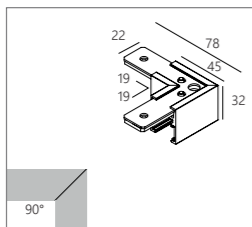

SLM26L - Corner set 90°

23358 9640 ◊
◊ B (Black) / W (White)
Requirements profile connection