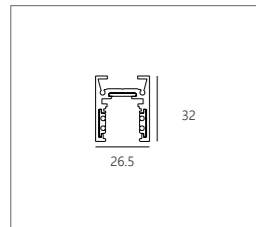

A. Profile Construction

SLM26L - Profile

Profile 1m

23358 0010 ◊
◊ B (Black) / W (White)

Profile 2m

23358 0020 ◊
◊ PA (Polished Aluminium) / B (Black) / BRB (Black Bronze) / W (White)

Profile 3m

23358 0030 ◊
◊ PA (Polished Aluminium) / B (Black) / BRB (Black Bronze) / W (White)
48V-DC (2 Conductors)
2 Dim Conductors