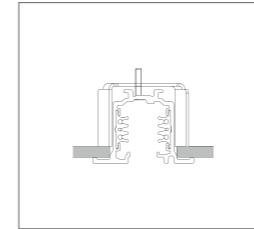

# Recessed

- COMPOSITION**  
 A. Track 3F Dim In  
 B. Endcap / Supply / Corners  
 C. Fixation  
 D. Accessories

**C. Fixation.**

**Track Inside Clip**  
 40 x (L + Endcap / Supply / Corners) x 70  
 200 13 14 01