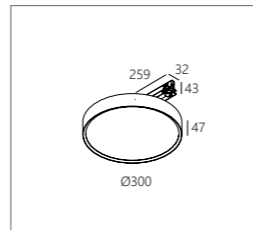

Multinova 30 ADM

2700-6500K / CRI 90		
9.4W / 1367lm / 220-240V		
SBL	DALI DIM	PRISMATIC
27933 9005 ◊		27934 9005 ◊
◊ B (Black) / W (White)