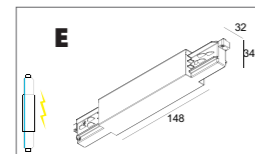

2m
200 13 420 ◊
◊ B (Black) / W (White)
100-240V / 50-60Hz / 3F

3m
200 13 430 ◊
◊ B (Black) / W (White)
100-240V / 50-60Hz / 3F

Track Corner 90° Out
200 12 35 ◊
◊ B (Black) / W (White)

Track Middle Supply
200 12 14 ◊
◊ B (Black) / W (White)
100-240V / 50-60Hz