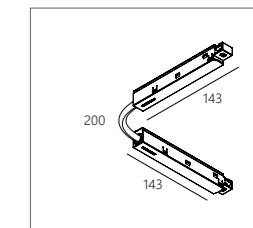

SPM - connector 48V-0-180°

420 99 02
48V-DC max. 200W / supply / max. 50m