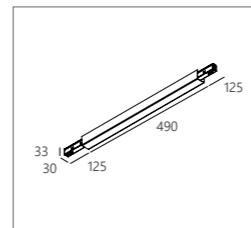

SLM26L - Mid Powerbox 48V/10W

23377 0050 ◊
◊ B (Black) / W (White)
120-240V