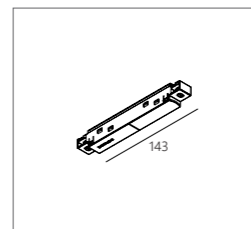

SPM - connector 48V-180°

420 99 01
48V-DC max. 200W / supply / max. 50m