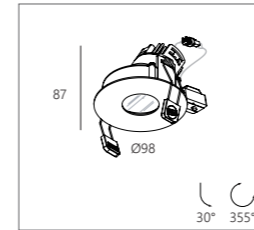

Pin Hole Adjustable with Glass Cover

ROUND
Ø89