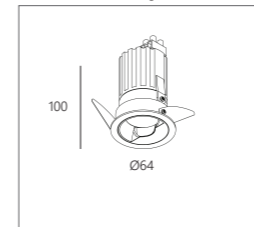

Mini Glee Spot Wallwash

Ø59

2700-6500K / CRI 90		
7.4W / 762lm / 200mA		
Wallwash		
MX 7485-G6-TW6C-NA-□		
□ 84 (White Trim & Silver Reflector)		
Driver : DA / DC		

Mini Glee