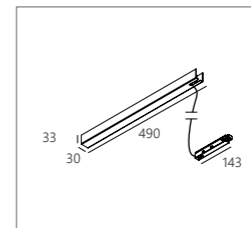

SLM26L - C Powerbox 48V/100W

23380 0060 ◊
◊ B (Black) / W (White)
120-240V
INCL. CABLE 1.6m
BLACK FOR BLACK BOX
GREY FOR WHITE BOX