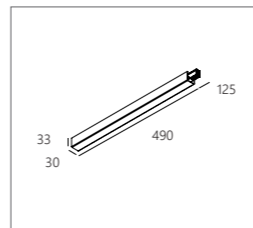

SLM26L - Powerbox 48V/100W

23377 0040 ◊
◊ B (Black) / W (White)
120-240V