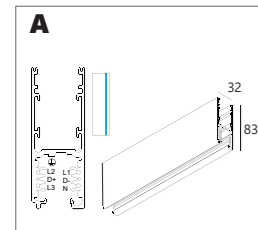

A. Tacak.

Track 3F Dim H