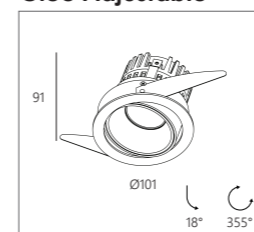

Glee Adjustable

Ø96