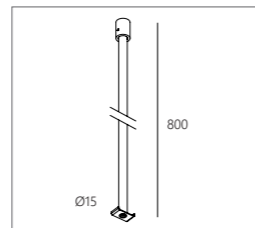

SLM - ROD Suspension 0.8m

23358 1520 ◊
◊ B (Black) / W (White)