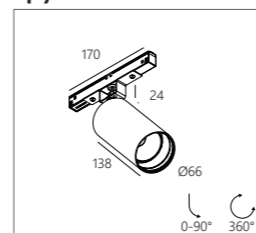

Spy 66

2700-6500K / CRI 90			
9W / 1087lm / 48V-DC			
18°	30°	45°	
DALI DIM			
M20	23360 9015 ◊	23360 9025 ◊	23360 9035 ◊
M26L	23292 9015 ◊	23292 9025 ◊	23292 9035 ◊
M35R	23292 9015 ◊	23292 9025 ◊	23292 9035 ◊
◊ B (Black) / W (White)			
Compulsory : II			
Accessories : v