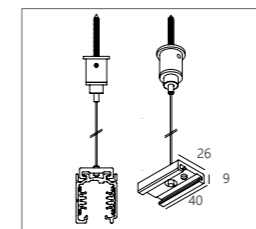

Track Dim On Suspension 3.0
200 12 13 ◊
L 3.0m