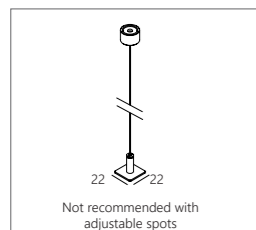

B. Profile Fixation

SLM - Cable Suspension single 1.6

23359 0510
L 1.6m
Option Suspension ST >15225 0340 Black / White