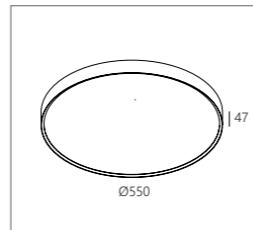

Multinova 55 ADM

2700-6500K / CRI 90		
21W / 3047lm / 220-240V		
SBL	DALI DIM	PRISMATIC
28033 9005 ◊		28034 9005 ◊
◊ B (Black) / W (White)