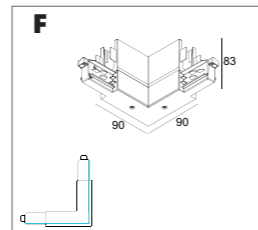

Track H Corner 90° out
200 14 35 ◊
◊ B (Black) / W (White)