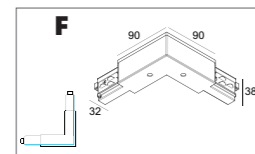

3m
200 13 430 ◊
◊ B (Black) / W (White)
100-240V / 50-60Hz / 3F

Track Corner 90° In
200 12 34 ◊
◊ B (Black) / W (White)

Track Corner 90° Out
200 12 35 ◊
◊ B (Black) / W (White)