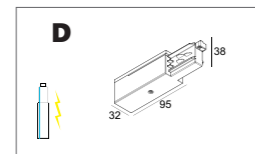

2m
200 13 420 ◊
◊ B (Black) / W (White)
100-240V / 50-60Hz / 3F

Track Middle Supply
200 12 14 ◊
◊ B (Black) / W (White)
100-240V / 50-60Hz

Track End Supply 12
200 12 12 ◊
◊ B (Black) / W (White)
100-240V / 50-60Hz