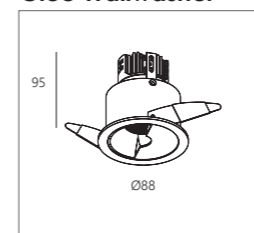

Glee Wallwasher

Ø83

Standard	Xicato
2700-6500K / CRI 90	2700-6000K / CRI 95
9W / 1030lm / 500mA	8.8W / 771lm / 250mA
35°	35°
MX 7467-G5-TW9C-35-□	MX 7467-G6-09OBTWC-35-□
□ 84 (White Trim & Silver Reflector)	□ 84 (White Trim & Silver Reflector)
Driver : DB / DD	Driver : DA / DC
Accessories : viii	Accessories : viii