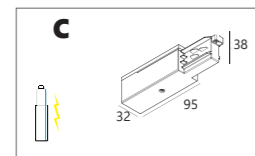

Track End Supply 12
200 12 12 ◊
◊ B (Black) / W (White)
100-240V / 50-60Hz

Track End Supply 11
200 12 11 ◊
◊ B (Black) / W (White)
100-240V / 50-60Hz