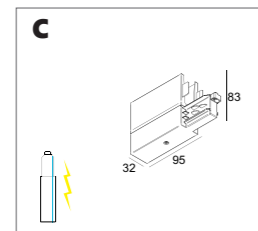

Track H End Supply 11
200 14 11 ◊
◊ B (Black) / W (White)
220-240V / 50-60Hz