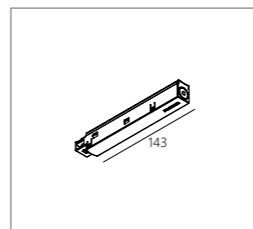

C. Profile Connection

SPM - Supply 48V

420 99 03
48V-DC max. 200W / supply / max. 50m