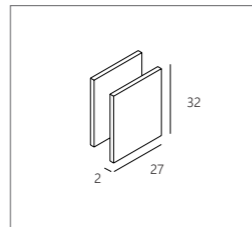

SLM26L - END CAP SET

23358 0320 ◊
◊ B (Black) / W (White)
Set of 2 pcs