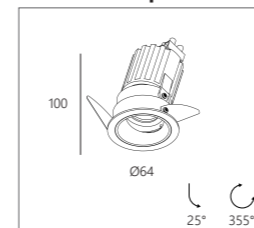

Mini Glee Spot

Ø59

2700-6500K / CRI 90		
7.4W / 762lm / 200mA		
20°	30°	40°
MX 7483-G6-TW6C-20-□	MX 7483-G6-TW6C-30-□	MX 7483-G6-TW6C-40-□
□ 82 (White Trim & Black Reflector) / 84 (White Trim & Silver Reflector) / 86 (White Trim & Sandblasted Reflector) / 89 (White Trim & Rose Gold Reflector)		
Driver : DA / DC		
Accessories : ix