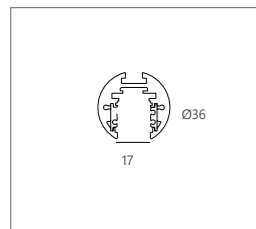

A. Profile Construction

SLM35R - Profile

Profile 1m
23375 0010 ◊
◊ B (Black) / W (White)
Profile 2m
23375 0020 ◊
◊ B (Black) / W (White)
Profile 3m
23375 0030 ◊
◊ B (Black) / W (White)
48V-DC (2 Conductors)
2 Dim Conductors