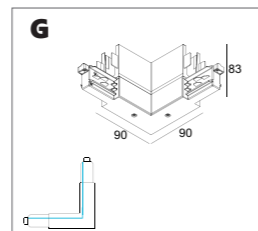

Track H Corner 90° in
200 14 34 ◊
◊ B (Black) / W (White)