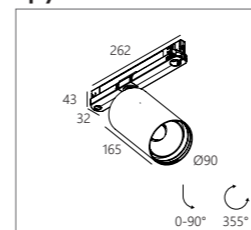

Spy 90 ADM

2700-6500K / CRI 90		
17.8W / 2054lm / 220-240V		
18°	30°	45°
DALI DIM		
19884 9015 ◊	19884 9025 ◊	19884 9035 ◊
◊ B (Black) / W (White)		
Compulsory : IJ		
Accessories : vi