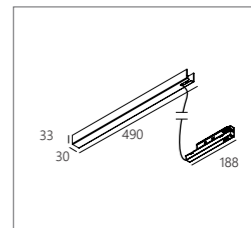

**SLM26L - Powerbox 48V/100W**

23377 0040 ◊  
◊ B (Black) / W (White)  
120-240V

**SLM26L - Mid Powerbox 48V/10W**

23377 0050 ◊  
◊ B (Black) / W (White)  
120-240V

**SLM26L - C Powerbox 48V/100W**

23380 0060 ◊  
◊ B (Black) / W (White)  
120-240V  
INCL. CABLE 1.6m  
BLACK FOR BLACK BOX  
GREY FOR WHITE BOX