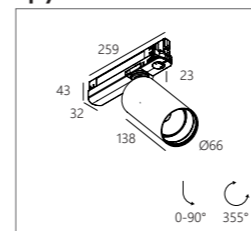

Spy 66 ADM

2700-6500K / CRI 90		
9W / 1087lm / 220-240V		
18°	30°	45°
DALI DIM		
24629 9015 ◊	24629 9025 ◊	24629 9035 ◊
◊ B (Black) / W (White)		
Compulsory : II		
Accessories : v