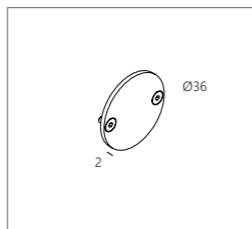

SLM35R - END CAP

23375 0300 ◊
◊ B (Black) / W (White)
Set of 2 pcs