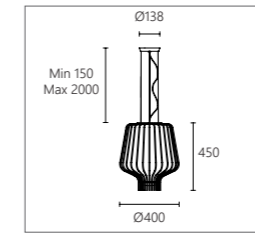

Saya

Saya

Ø40

E27 Pendant Lamp

E27 / 220-240V		
Ø31	Transparent	White
	F47 A Ø00	F47 A Ø01
Ø40	Transparent	White
	F47 A Ø00	F47 A Ø01
Ø48	Transparent	White
	F47 A Ø00	F47 A Ø01
Ø 17 (Burnished metal structure) / 19 (Chrome-plated metal structure) / 25 (Gold-plated metal structure) Ø 09 (Burnished metal structure) / 11 (Chrome-plated metal structure) / 21 (Gold-plated metal structure) Ø 13 (Burnished metal structure) / 15 (Chrome-plated metal structure) / 23 (Gold-plated metal structure)