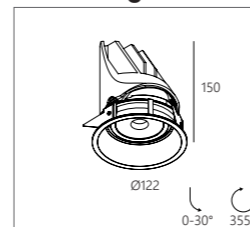

Entero Large

ROUND
Ø112