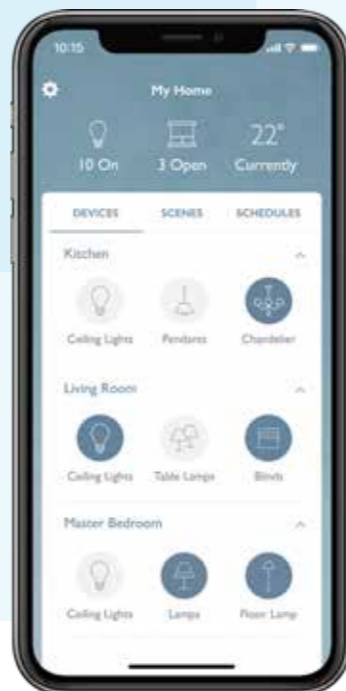

Control: Wireless Control / 1 Channel / 2 Channel

Key Features:

Light Control - Create just the right light for any activity or set moods in specific areas of your home – all at the touch of a button.

Blind Control - Use the sun to your advantage with automated blinds. Convert harsh glare into soft, pleasing light, while preserving your view.

Temperature Control - Adjust heating or cooling systems any time of day, even while you're away from home.

Audio Control - Fill a room with great sounding music.

Keypad: