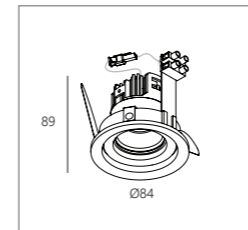

Renia

Ø78

Renia Adjustable

Ø85

Standard		
2700-6500K / CRI 90		
9W / 1030lm / 500mA		
20°	30°	40°
MX 7490-G5-TW9C-20-$\varnothing$	MX 7490-G5-TW9C-30-$\varnothing$	MX 7490-G5-TW9C-40-$\varnothing$
$\varnothing$ 80 (White) / 10 (Black)		
Driver : DB / DD		
Accessories : viii		

Xicato		
2700-6000K / CRI 95		
8.8W / 771lm / 250mA		
20°	30°	40°
MX 7490-G6-09OBTWC-20-$\varnothing$	MX 7490-G6-09OBTWC-30-$\varnothing$	MX 7490-G6-09OBTWC-40-$\varnothing$
$\varnothing$ 80 (White) / 10 (Black)		
Driver : DA / DC		
Accessories : viii		

Standard		
2700-6500K / CRI 90		
9W / 1030lm / 500mA		
20°	30°	40°
MX 7491-G5-TW9C-20-$\varnothing$	MX 7491-G5-TW9C-30-$\varnothing$	MX 7491-G5-TW9C-40-$\varnothing$
$\varnothing$ 80 (White) / 10 (Black)		
IP55		
Driver : DB / DD		
Accessories : viii		

Xicato		
2700-6000K / CRI 95		
8.8W / 771lm / 250mA		
20°	30°	40°
MX 7491-G6-09OBTWC-20-$\varnothing$	MX 7491-G6-09OBTWC-30-$\varnothing$	MX 7491-G6-09OBTWC-40-$\varnothing$
$\varnothing$ 80 (White) / 10 (Black)		
Driver : DA / DC		
Accessories : viii		

Renia