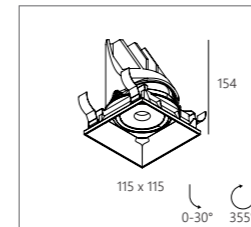

◊ B (Black) / W (White)

IP65

Driver : DH

Accessories : ii

ENTERO ROUND LARGE

ENTERO SQUARE LARGE

Entero Large Trimless

**ROUND**  
ØKIT