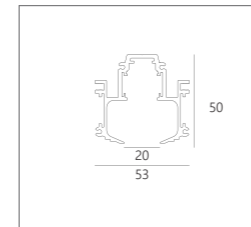

# Magnet Track

**A. Profile Construction**

**SPM20 - Profile**

Profile 1m	420 20 10 00 ◊
Profile 2m	402 20 20 00 ◊
Profile 3m	420 20 30 00 ◊
	◊ B (Black)

**SPM20 - Customised**

23301 0000 ◊
◊ B (Black)
Max. L / Profile: 3m 48V-DC (2 conductors) 2Dim conductors