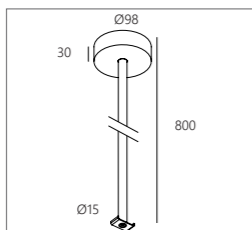

SLM - ROD Suspension 0.8m + connection

23358 1510 ◊
◊ B (Black) / W (White)
EXCL. Cabling