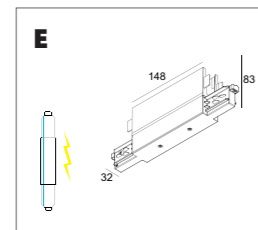

### B. Endcap / Supply / Corners.

Track H End Cap
200 14 41 ◊
◊ B (Black) / W (White)

Track H End Supply 11
200 14 11 ◊
◊ B (Black) / W (White)
220-240V / 50-60Hz

Track H End Supply 12
200 14 12 ◊
◊ B (Black) / W (White)
100-240V / 50-60Hz