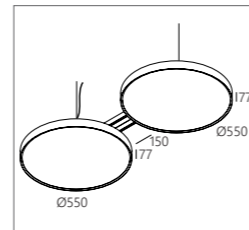

Multinova 255