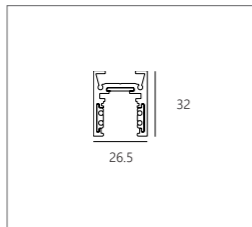

SLM26L - Customised

23358 0000 ◊
◊ B (Black) / W (White)
Max. L / Profile: 3m 48V-DC (2 conductors) 2 Dim conductors