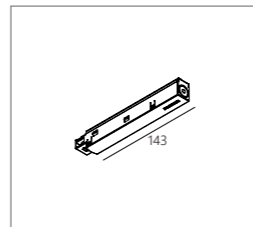

C. Profile Connection

SPM - Supply 48V

420 99 03
48V-DC max. 200W /
supply / max. 50m