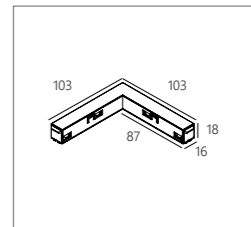

SPM - connector 48V-90°

23300 9920
48V-DC max. 200W /
supply / max. 50m