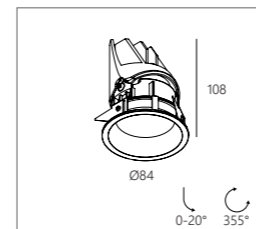

Entero Small IP

ROUND IP
Ø76