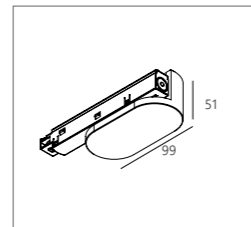

SLM26L - Side Supply 48V

23358 1540 ◊
◊ B (Black)
48V-DC max. 200W /
supply / max. 50m