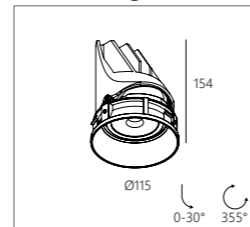

◊ B (Black) / W (White)

IP65

Driver : DH

Accessories : ii

ENTERO ROUND LARGE

ENTERO SQUARE LARGE

Entero Large Trimless

**ROUND**  
ØKIT