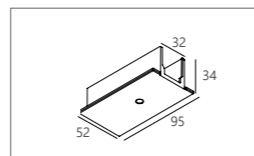

Track End Supply 11
200 12 11 ◊
◊ B (Black) / W (White)
100-240V / 50-60Hz

Track In End Cover
200 13 11 ◊
◊ B (Black) / W (White)

Track In End Cover
200 13 11 ◊
◊ B (Black) / W (White)