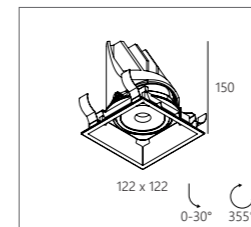

SQUARE
112 x 112

	2700-6500K / CRI 90		
	17.8W / 2054lm / 500mA		
	18°	30°	45°
Round	28420 9010 ◊	28420 9020 ◊	28420 9030 ◊
Square	28520 9010 ◊	28520 9020 ◊	28520 9030 ◊
	◊ B (Black) / GC (Gold Colour) / W (White)		
	Driver : DH		
	Accessories : iii