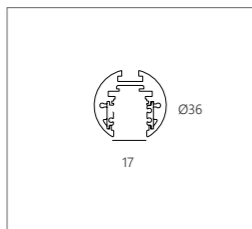

SLM35R - Customised

23375 0000 ◊
◊ B (Black) / W (White)
Max. L / Profile: 3m 48V-DC (2 conductors) 2 Dim conductors