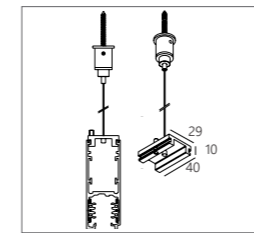

C. Fixation

Track Dim H Suspension 3.0