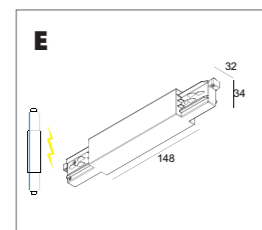

### B. Endcap / Supply / Corners.

Track On End Cap
200 12 41 ◊
◊ B (Black) / W (White)

Track End Supply 11
200 12 11 ◊
◊ B (Black) / W (White)
100-240V / 50-60Hz

Track End Supply 12
200 12 12 ◊
◊ B (Black) / W (White)
100-240V / 50-60Hz