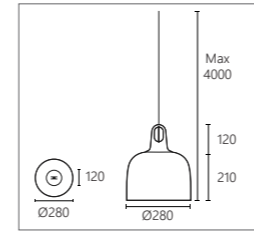

Jim

E27 Pendant Lamp

		E27 / 220-240V			
Hook	Outer diffuser / Outer layer	Matte White	Matte Black	Matte Champagne	Coppery Bronze
	Grey	1692 Ø 2300	1692 Ø 2800	1692 Ø 2700	1692 Ø 2400
	Honey	1692 Ø 6300	1692 Ø 6600	1692 Ø 6500	1692 Ø 6400
	Turquoise	1692 Ø 8200	1692 Ø 8500	1692 Ø 8400	1692 Ø 8300
Ø 1 (Bell) / 2 (Cone) / 3 (Cylinder) / 4 (Dome)