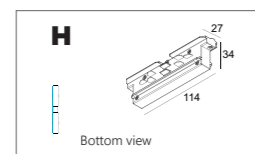

Track Corner 180°
200 12 21 ◊
◊ B (Black) / W (White)