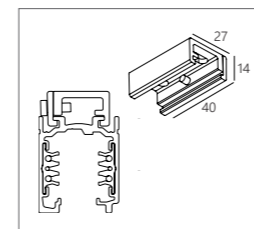

C. Fixation

Track Dim On Direct Fixation
200 12 02 ◊
◊ ANO (Anodised)