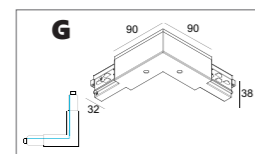

Track Corner 180°
200 12 21 ◊
◊ B (Black) / W (White)

Track Corner 90° In
200 12 34 ◊
◊ B (Black) / W (White)