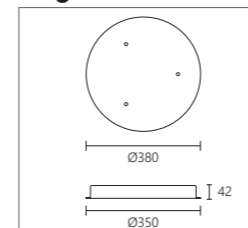

3 Light Round

R04L03 ∅00
∅ 10 (Matte White) / 20 Matte White)
*more options on request