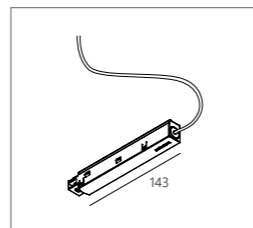

Current Supply Set L1.6m Transparent

23359 2120 -2 x 0.75mm²
For MDL
23359 2140 -4 x 0.75mm²
For DALI Dim

Current Supply Set L1.6m Black

23359 2220 -2 x 0.75mm²
For MDL
23359 2240 -4 x 0.75mm²
For DALI Dim

Options
Connection ST >15225 0360 B (Black) / W (White)
Cable Base R ◊>203 99 55 ANO (Anodised) / B (Black) / W (White)
Cable Base S ◊>203 99 56 ANO (Anodised) / B (Black) / W (White)
Coverset R62-90-100 / S 62-80-90