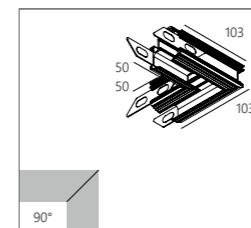

SPM20 - Corner set 90°

420 20 06 06
Requirements profile connection