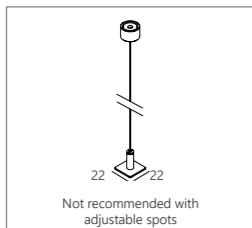

SLM - Cable Suspension Single 1.6

23359 0510
L 1.6m
Option Suspension ST
>15225 0340 B (Black) / W (White)