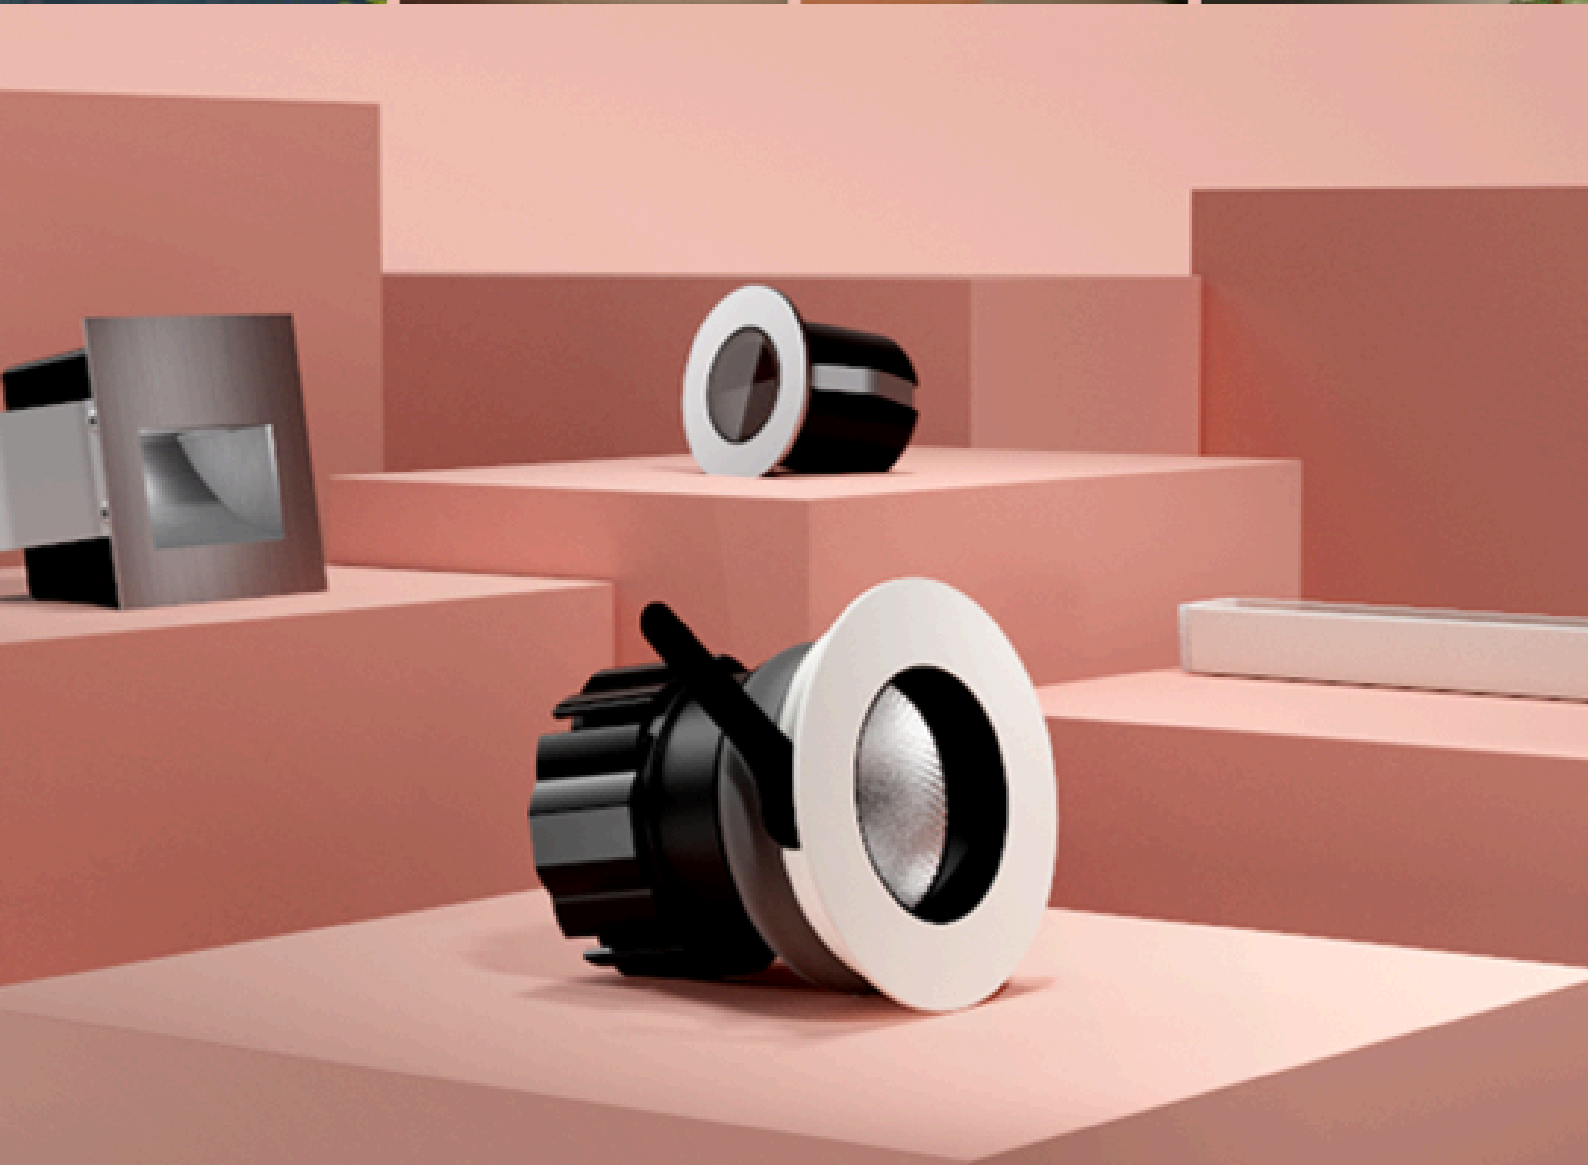

1

3

The fully repaired and tested product enters back into our stock –with a brand new warranty.

The 'new' light fitting is despatched to a new customer.

4

2

Once we've received the unwanted or faulty fitting, it's dismantled, repaired and renewed with a new LED and PCB.